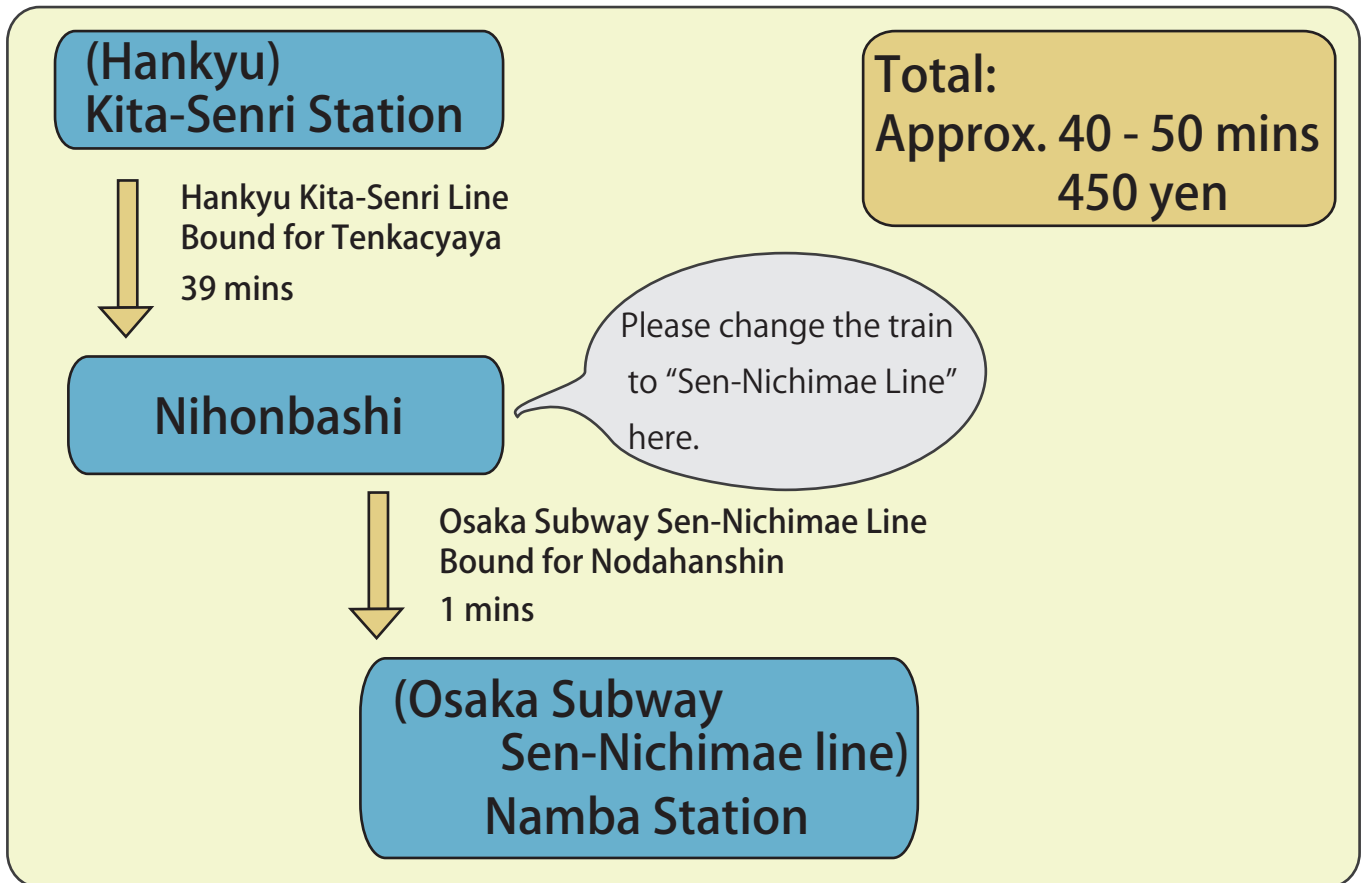

## ■ From Kita-Senri Station to Namba Station ■ (Hankyu Line & Osaka Subway Sen-Nichimae Line)

## ■ From Senri-Chuo Station to Namba Station ■ (Kita Osaka Kyuko/Osaka Subway Midosuji Line)