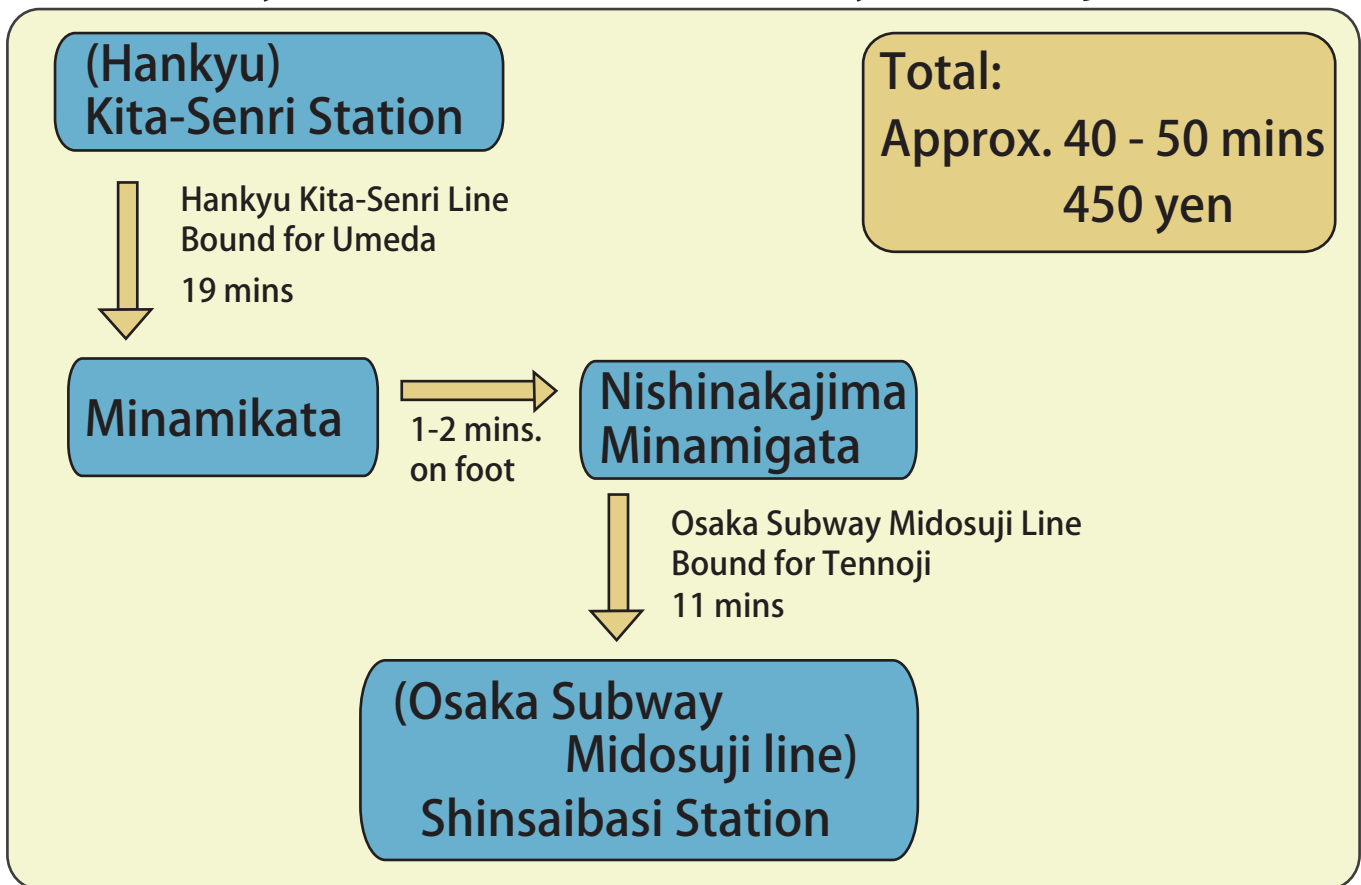

■ From Kita-Senri Station to Shinsaibashi Station ■ (Hankyu Line & Osaka Subway Midosuji Line)

■ From Senri-Chuo Station to Shinsaibashi Station ■ (Kita Osaka Kyuko/Osaka Subway Midosuji Line)