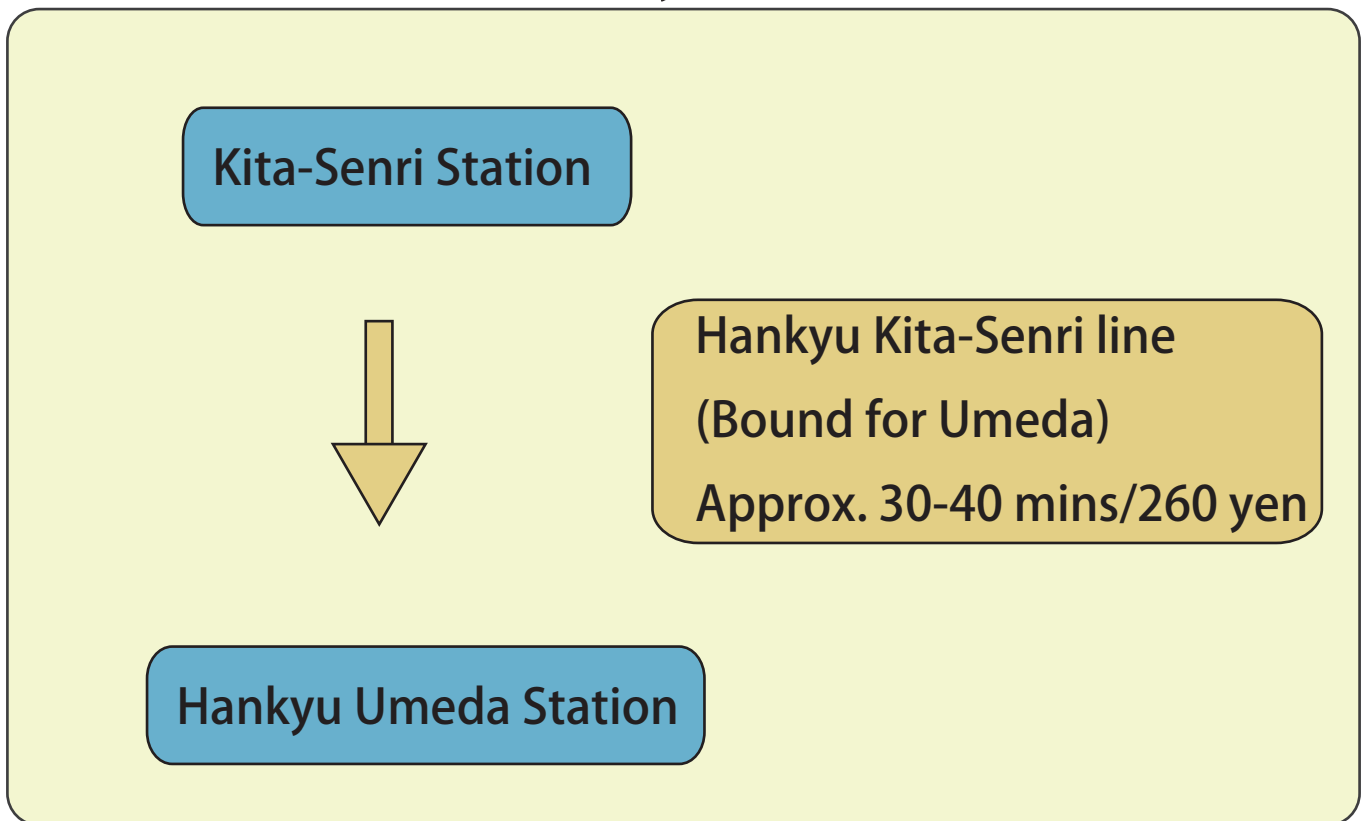

## ■ From Kita-Senri Station to Hankyu Umeda Station ■ (Hankyu Line)

## ■ From Senri-Chuo Station to Umeda Station ■ (Kita Osaka Kyuko/Osaka Subway Midosuji Line)